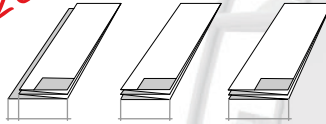

20mm/1", 190mm/7.5" 190mm/7.5"-8.5" 210mm/9"

Cross Folding Programs
European Folding Styles:
297mm - 305mm (36")
American Folding Styles:
11" - 12"

6204 Plus