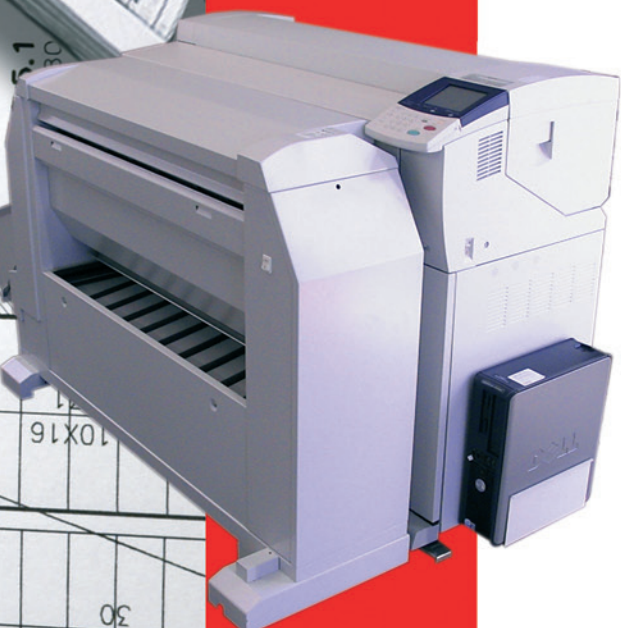

Enjoy the enhanced benefits of an economic and compact folder that provides concurrent printing and folding during scanning.

Highlights

No Space?

The Butterfly 6204 is the ideal Folder for small spaces. The operator can comfortably scan documents with the folder attached to the Xerox 6204 printer.

30 cm

Need Offline Folding?

To enable the Manual feed, easily swing the Butterfly Folder out, to gain access to load media rolls or use the offline folding feature.

Manual

Two Solutions.

-**Butterfly 6204**, Base Model, on-line folder. Small investment of great value. Printer output is delivered fan folded.

-**Butterfly 6204 Plus** Model, combines high productivity (2.36ips-60mm/s) with the advantage of fan and cross folding printer output into A/A4 packet size output, ready for distribution.

6204

6204 Plus

Main Characteristics

- ✓ Value: Exceptional Feature to Price Ratio.
- ✓ Performance: High folding accuracy and reliability.
- ✓ Design: Very compact system with a minimum floor space requirement.
- ✓ Installation: Extremely fast and easy.
- ✓ Operation: Extremely quiet for office environment.
- ✓ Utility: Manual Feed mode to fold also color prints.
- ✓ User-friendly: Easy to operate, Operator Keypad selectable programs.
- ✓ Cost of Ownership: Affordable, No running costs.
- ✓ Electronics: State-of-the-art, Low energy consumption.
- ✓ Maintenance: Simple mechanism that requires few cleanness.